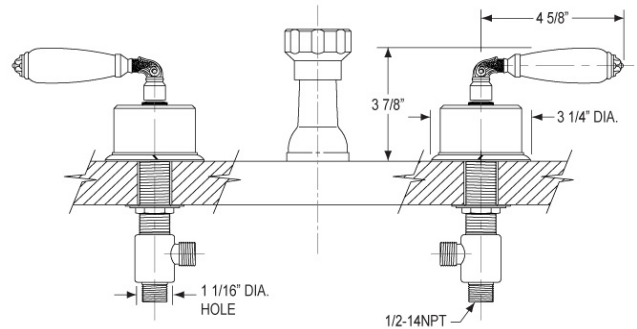

COLOR FINISHES

- Polished Nickel (K4338C_014)
- Satin Nickel (K4338C_015)
- Pewter (K4338C_15A)
- Polished Chrome (K4338C_026)
- Polished Brass (K4338C_003)
- Polished Brass Antiqued (K4338C_007)
- Satin Brass (K4338C_004)
- Polished Gold (K4338C_025)
- Polished Gold Antiqued (K4338C_25D)
- Satin Gold (K4338C_024)
- Satin Gold Antiqued (K4338C_24D)
- Satin Jeweler's Gold (K4338C_24J)
- Old English Brass (K4338C_OEB)
- Antique Brass (K4338C_047)
- Antique Bronze (K4338C_11B)

Image shown may not be in the finish selected