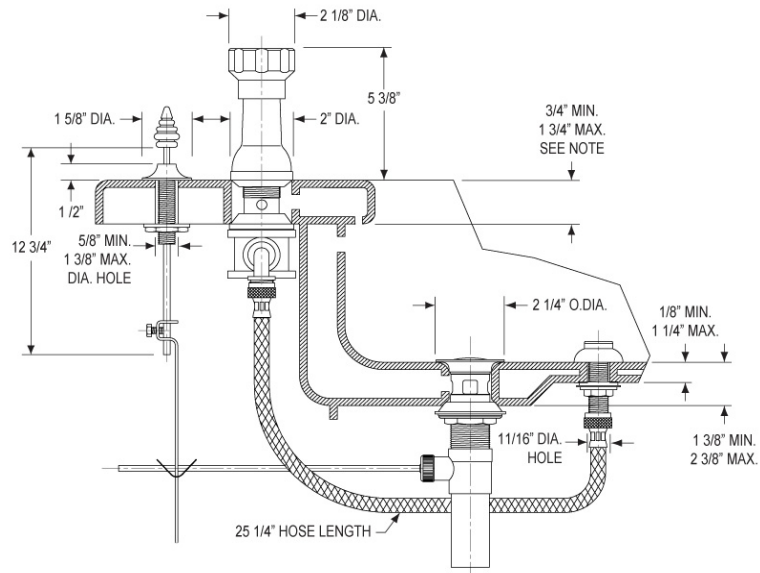

COMPLIES WITH

- A112.18.1-05/CSA B125.1-2005-CERTIFIED
- cUPC-CERTIFIED
- UPC-CERTIFIED