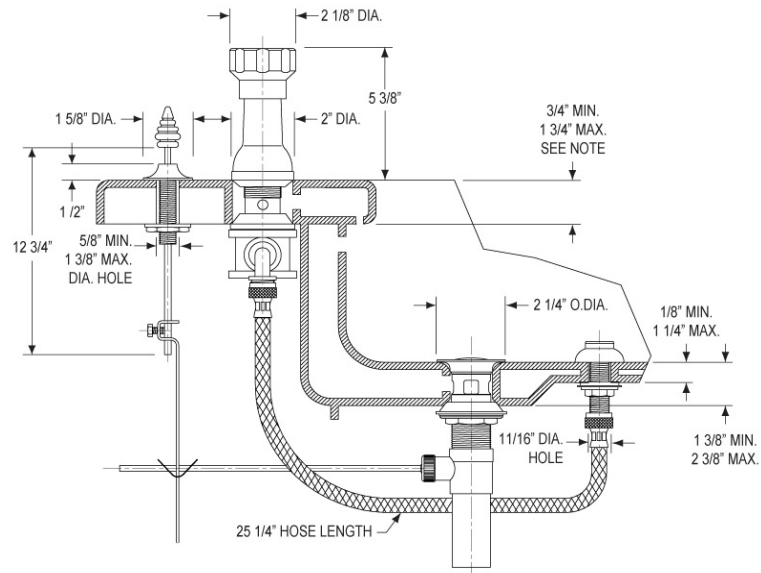

COMPLIES WITH

- A112.18.1-05/CSA B125.1-2005-CERTIFIED
- cUPC-CERTIFIED
- UPC-CERTIFIED